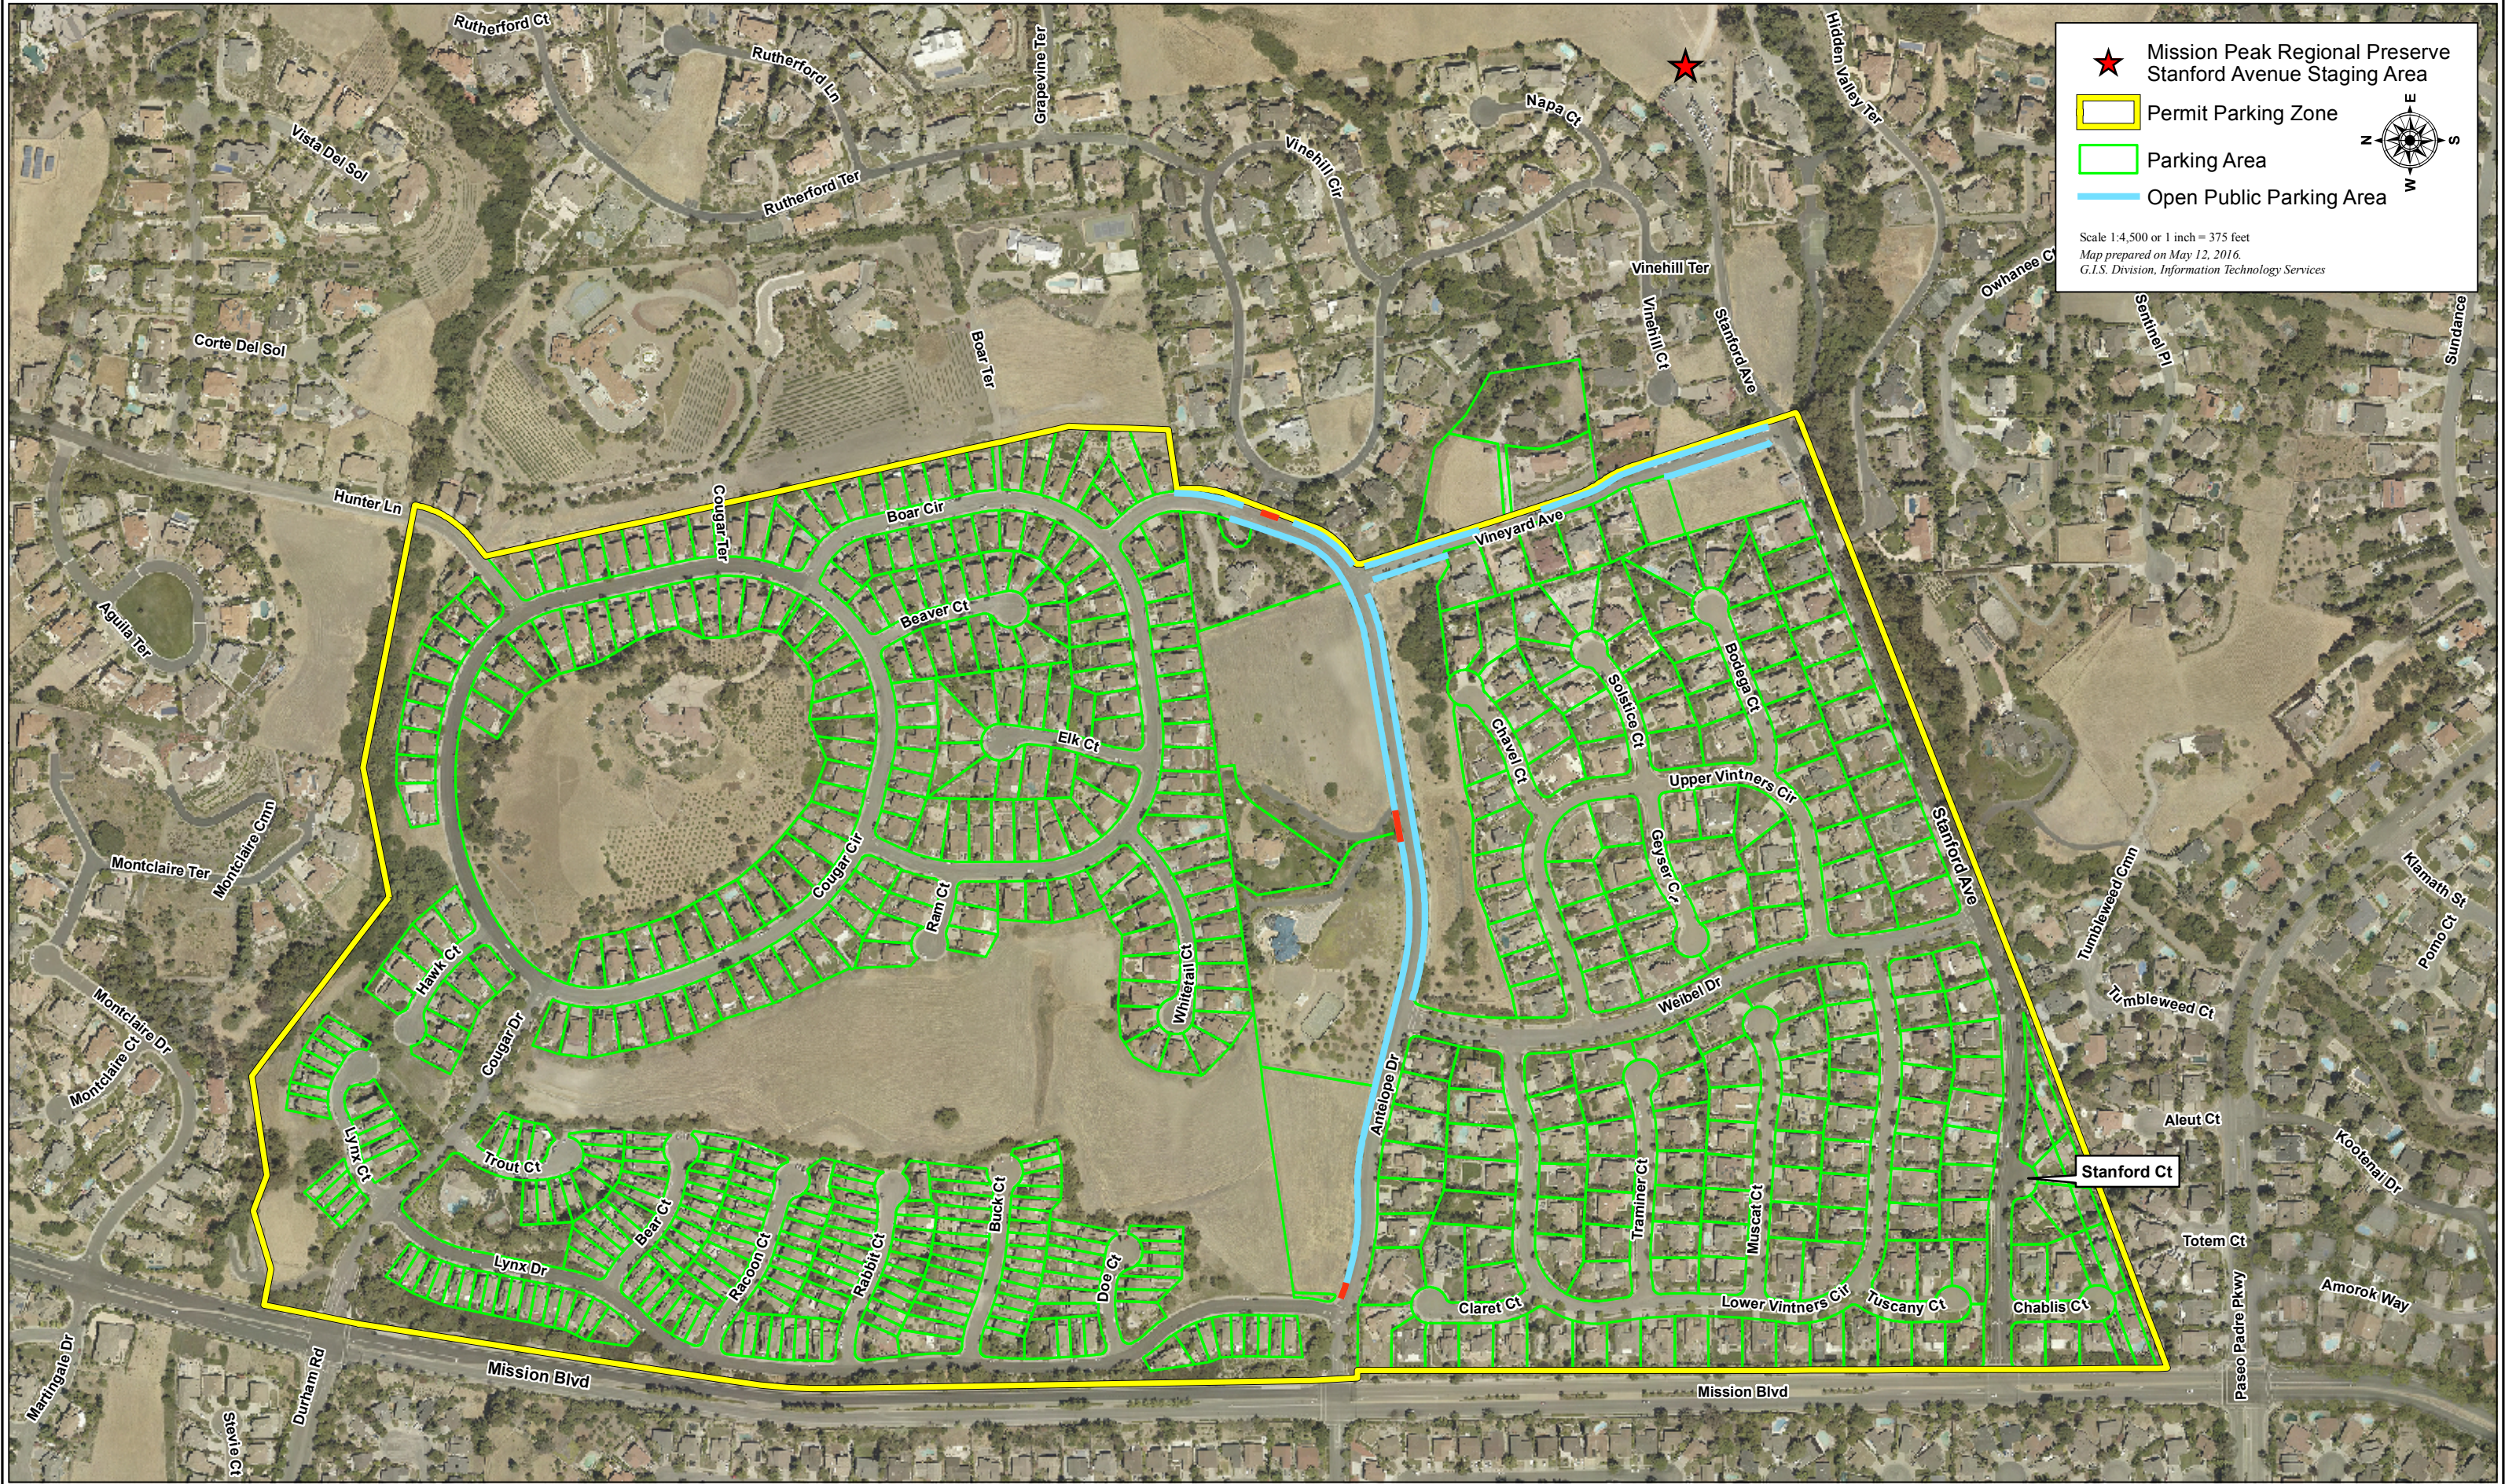

# MISSION PEAK PERMIT PARKING ZONE

- Mission Peak Regional Preserve Stanford Avenue Staging Area
- Permit Parking Zone
- Parking Area
- Open Public Parking Area

Scale 1:4,500 or 1 inch = 375 feet  
Map prepared on May 12, 2016.  
G.I.S. Division, Information Technology Services